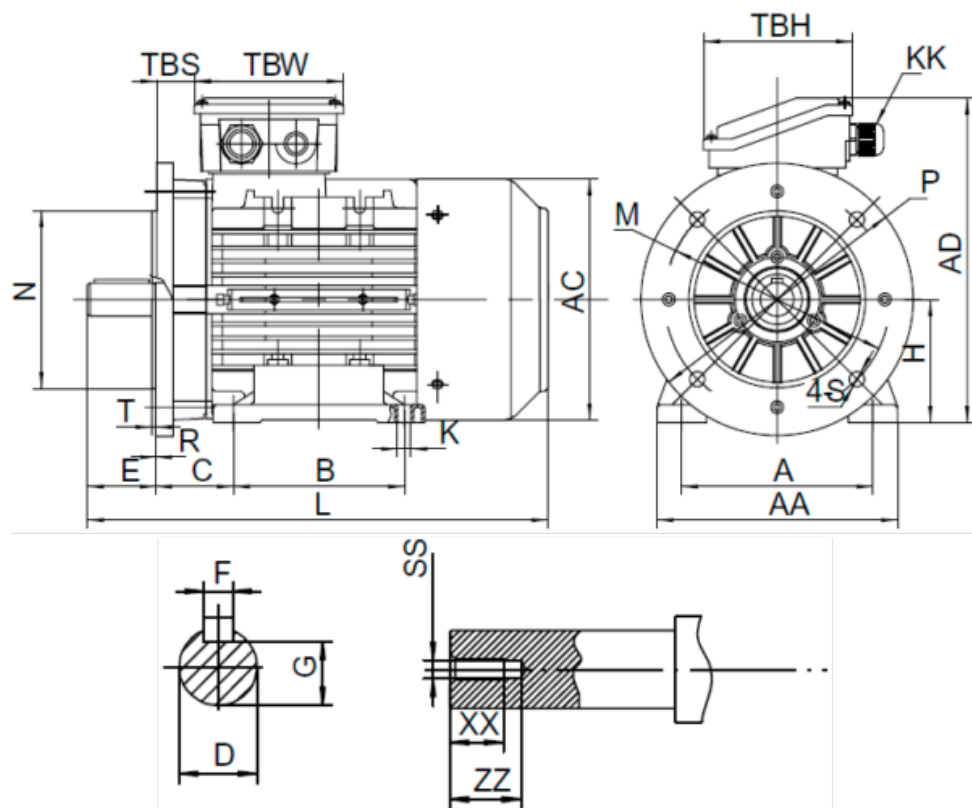

Data Sheet

Article number: 2518002206170140

Description: Kleedrive T3A 100L2-6 2.2kw 900 rpm UL/CSA
3x230/400V 50 HZ IP55 B35 Eff=82,5%

Measures

A = 160	F = 8	TBW = 118
AA = 200	G = 24	XX = 22
AC = Ø199	H = 100	ZZ = 30
AD = 260	HD = 160	
B = 140	L = 376	
C = 63	SS = M10	
D = Ø28	TBH = 118	
E = 60	TBS = 32	